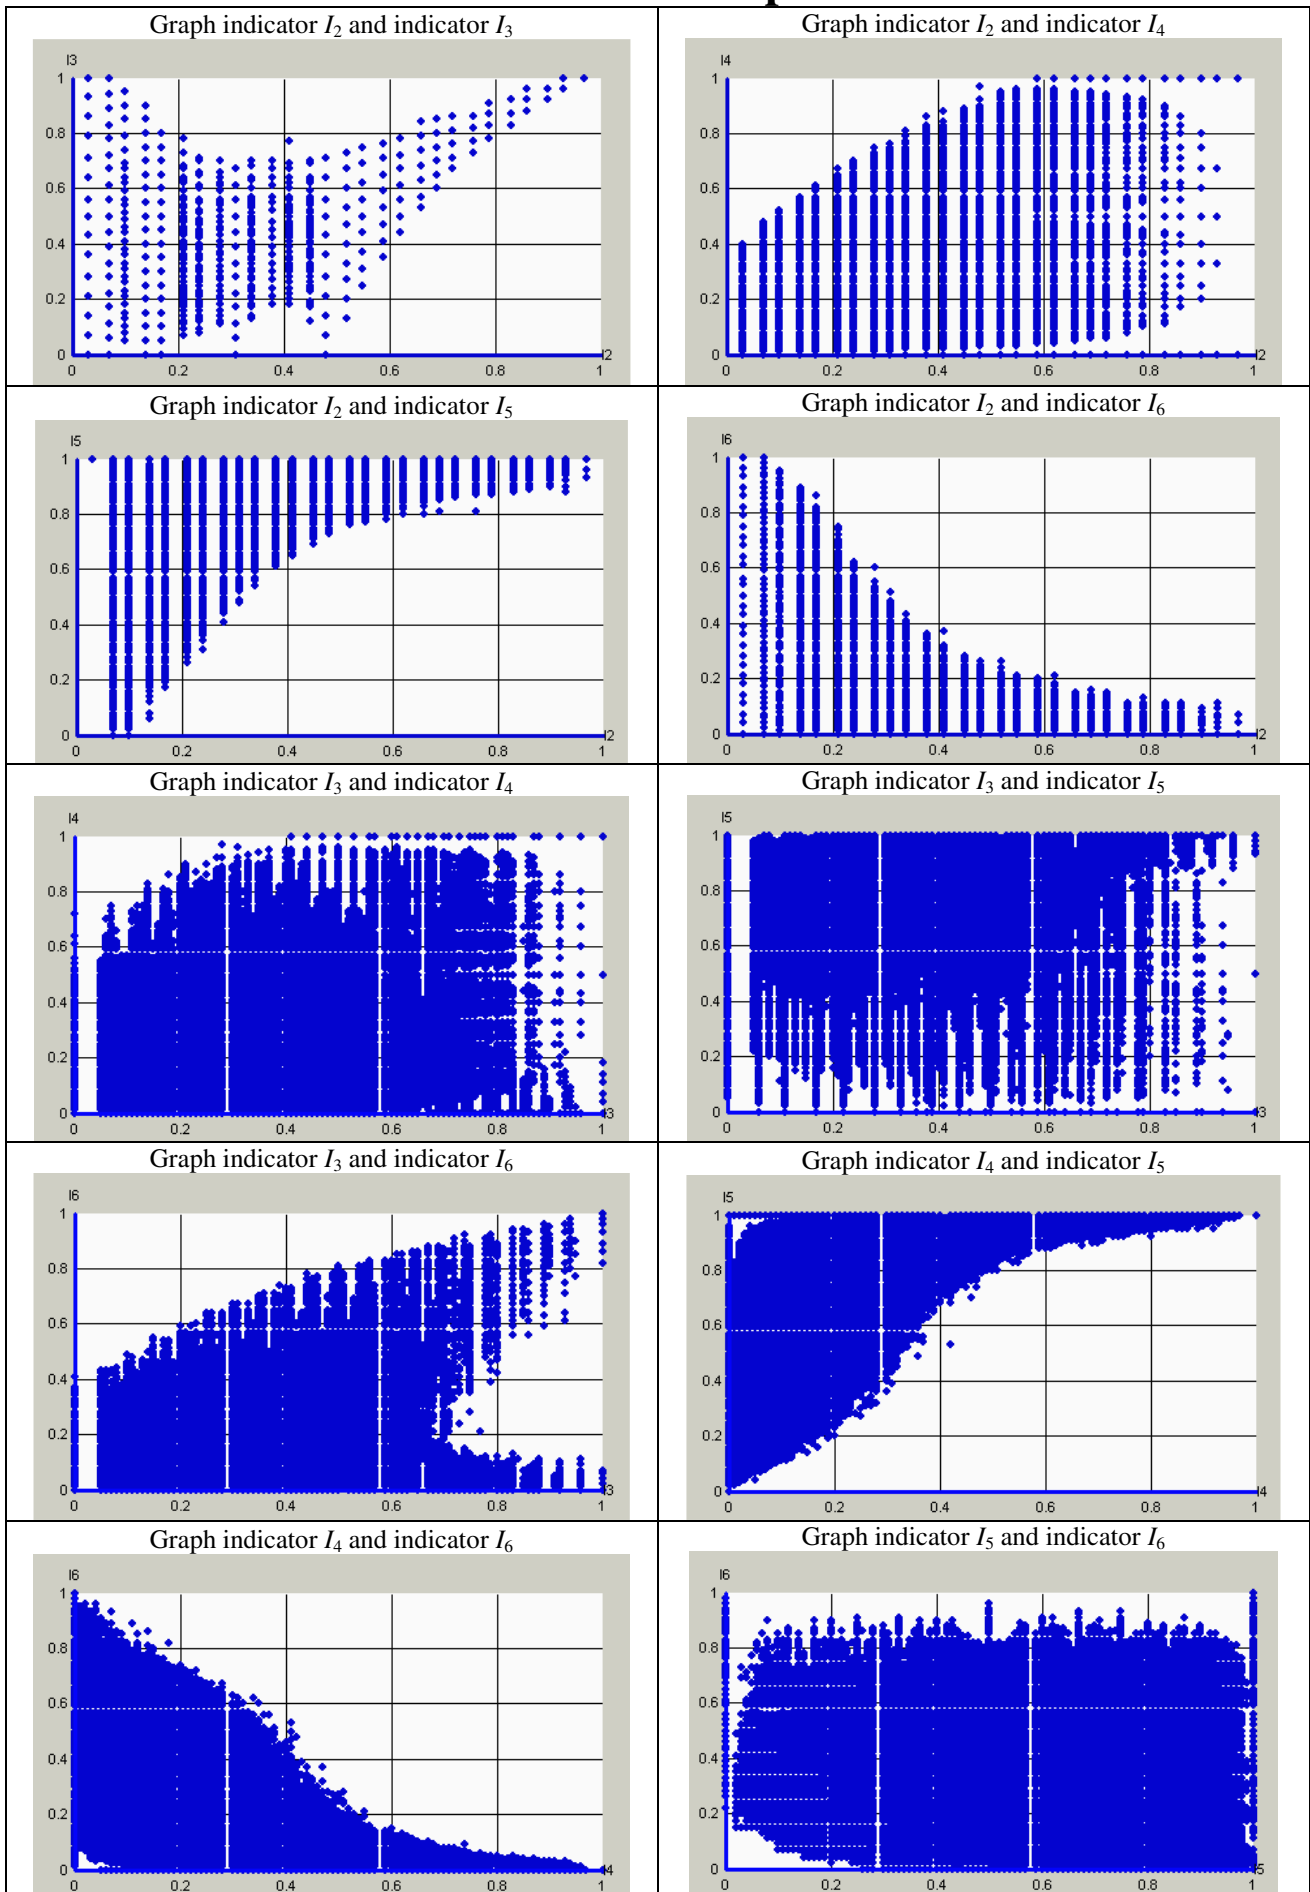

The two-dimensional scatterplots for RiskNet

The two-dimensional scatterplots for RanGen2

The two-dimensional scatterplots for RanGen1

The two-dimensional scatterplots for ProGen

The two-dimensional scatterplots for the PSPLIB instances