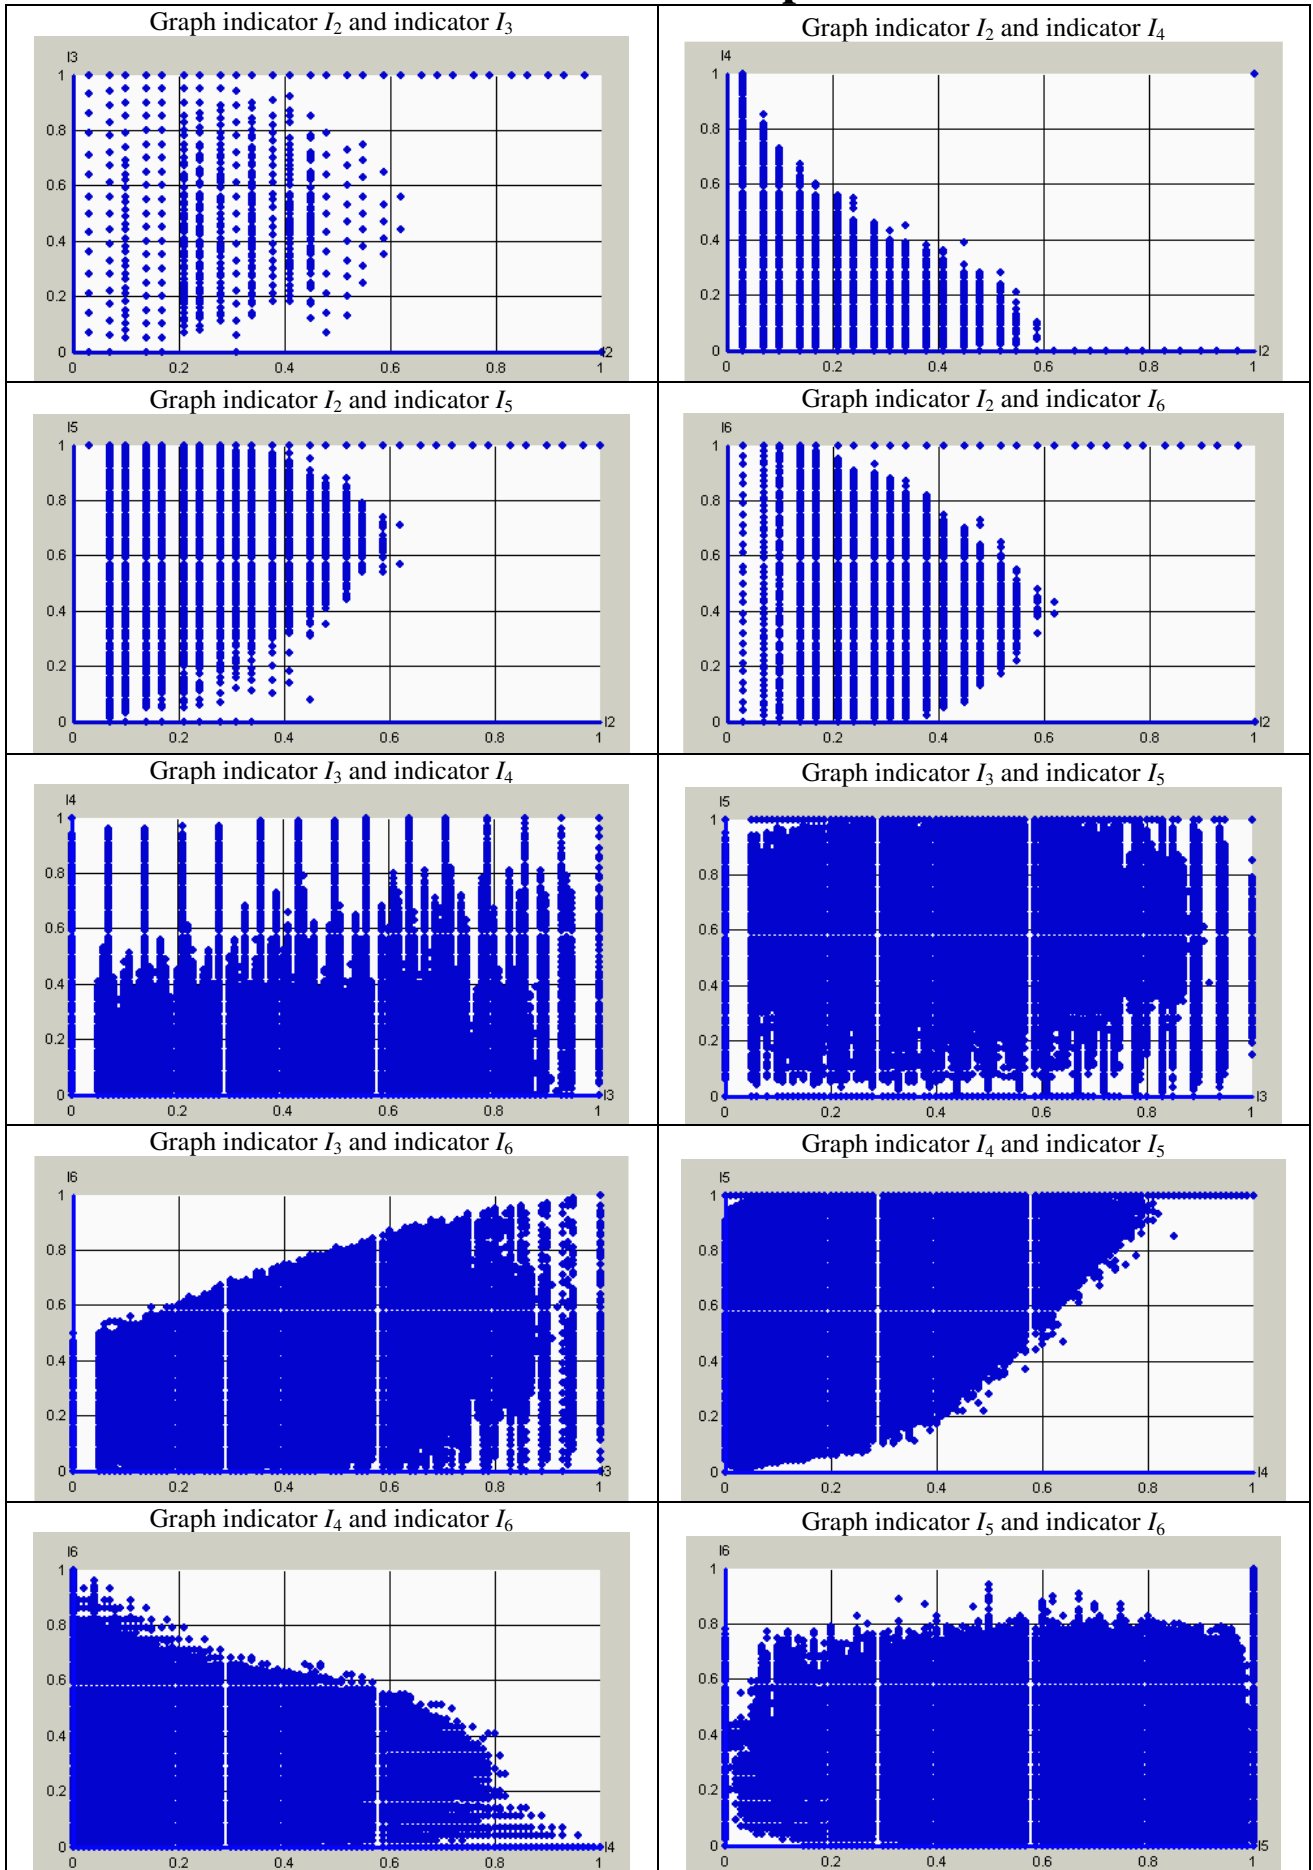

The two-dimensional scatterplots for RiskNet

The two-dimensional scatterplots for RanGen2

The two-dimensional scatterplots for RanGen1

The two-dimensional scatterplots for ProGen

The two-dimensional scatterplots for the PSPLIB instances