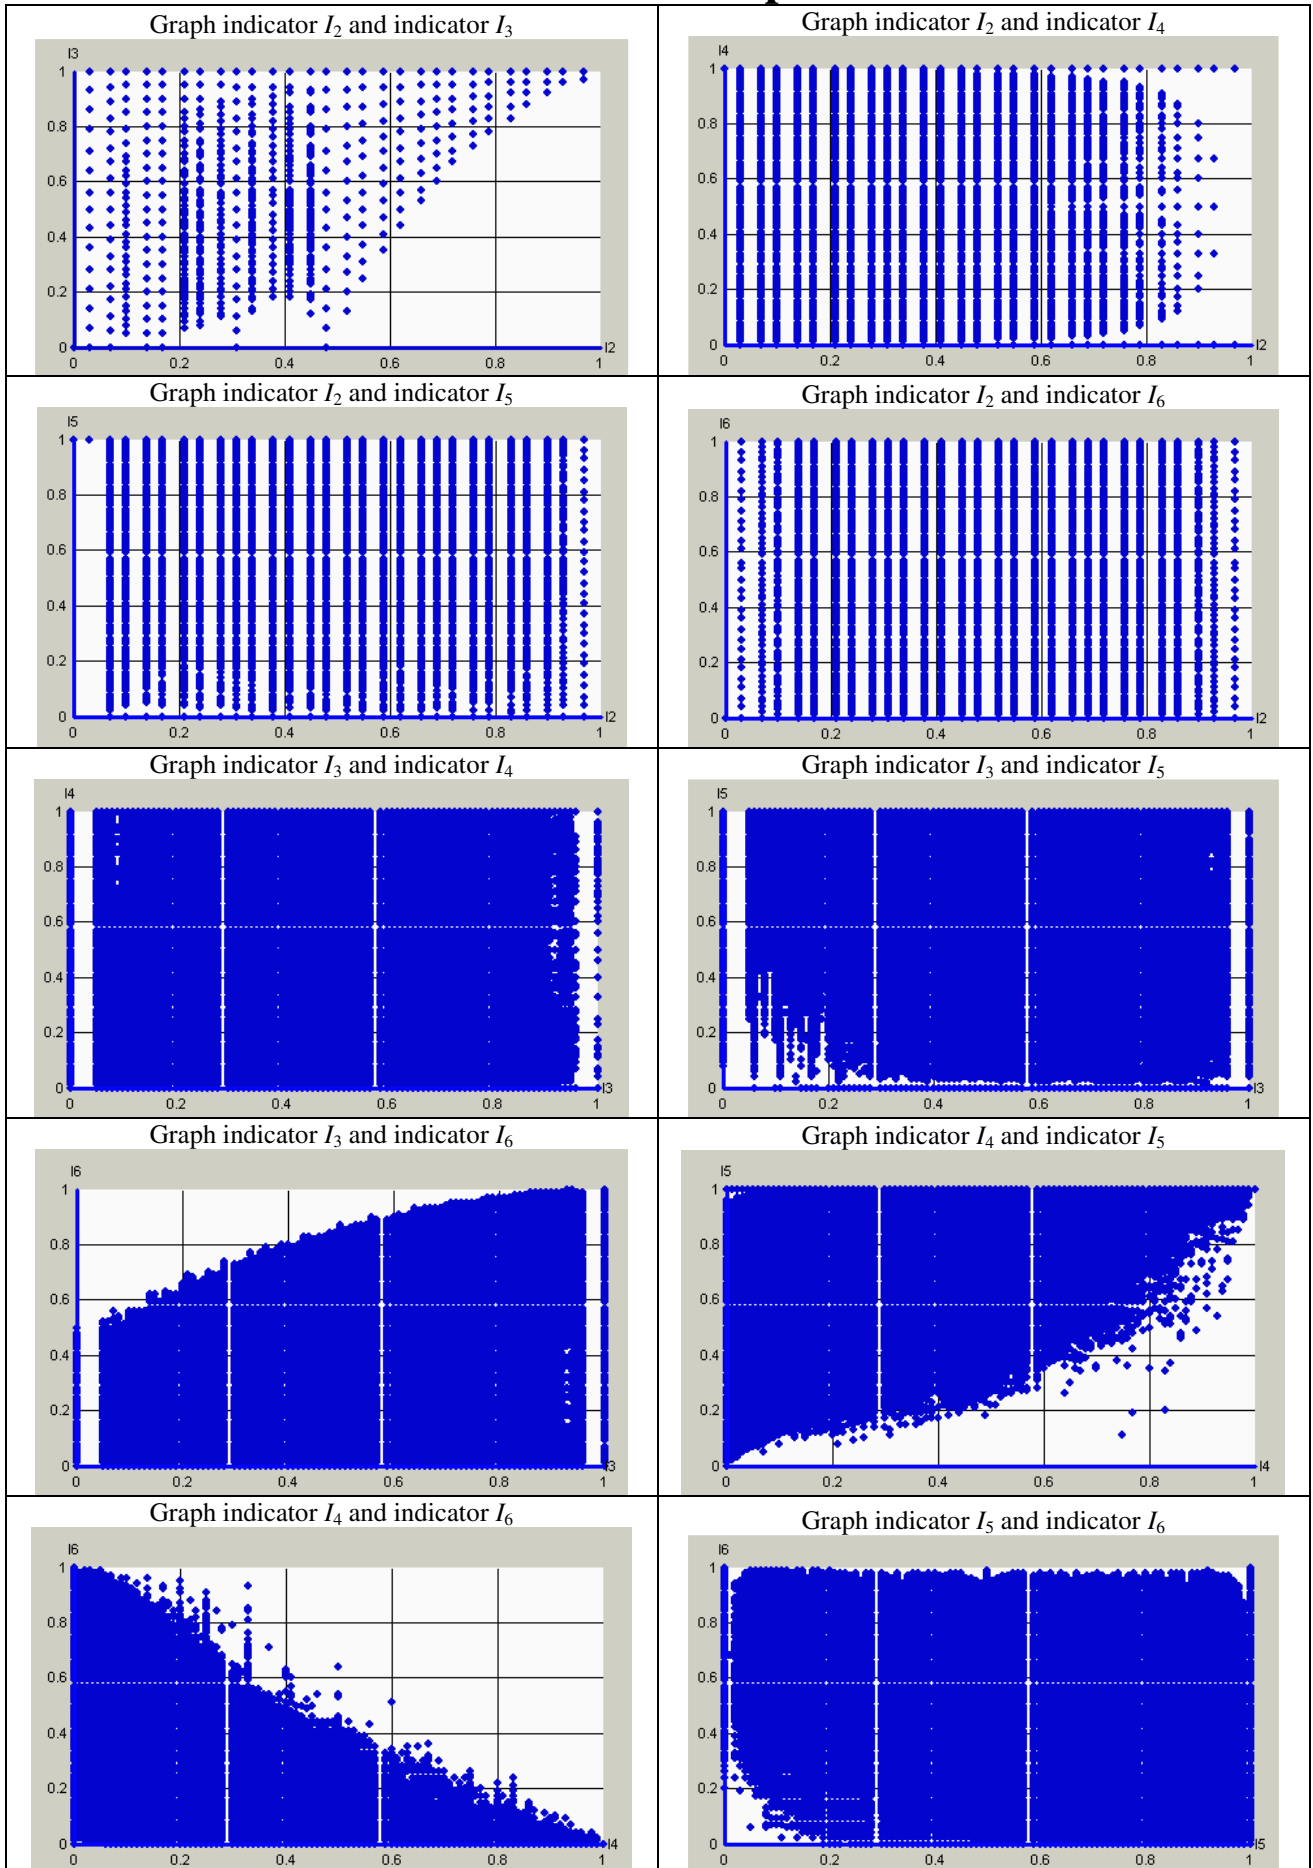

The two-dimensional scatterplots for RiskNet

The two-dimensional scatterplots for RanGen2

The two-dimensional scatterplots for RanGen1

The two-dimensional scatterplots for ProGen

The two-dimensional scatterplots for the PSPLIB instances