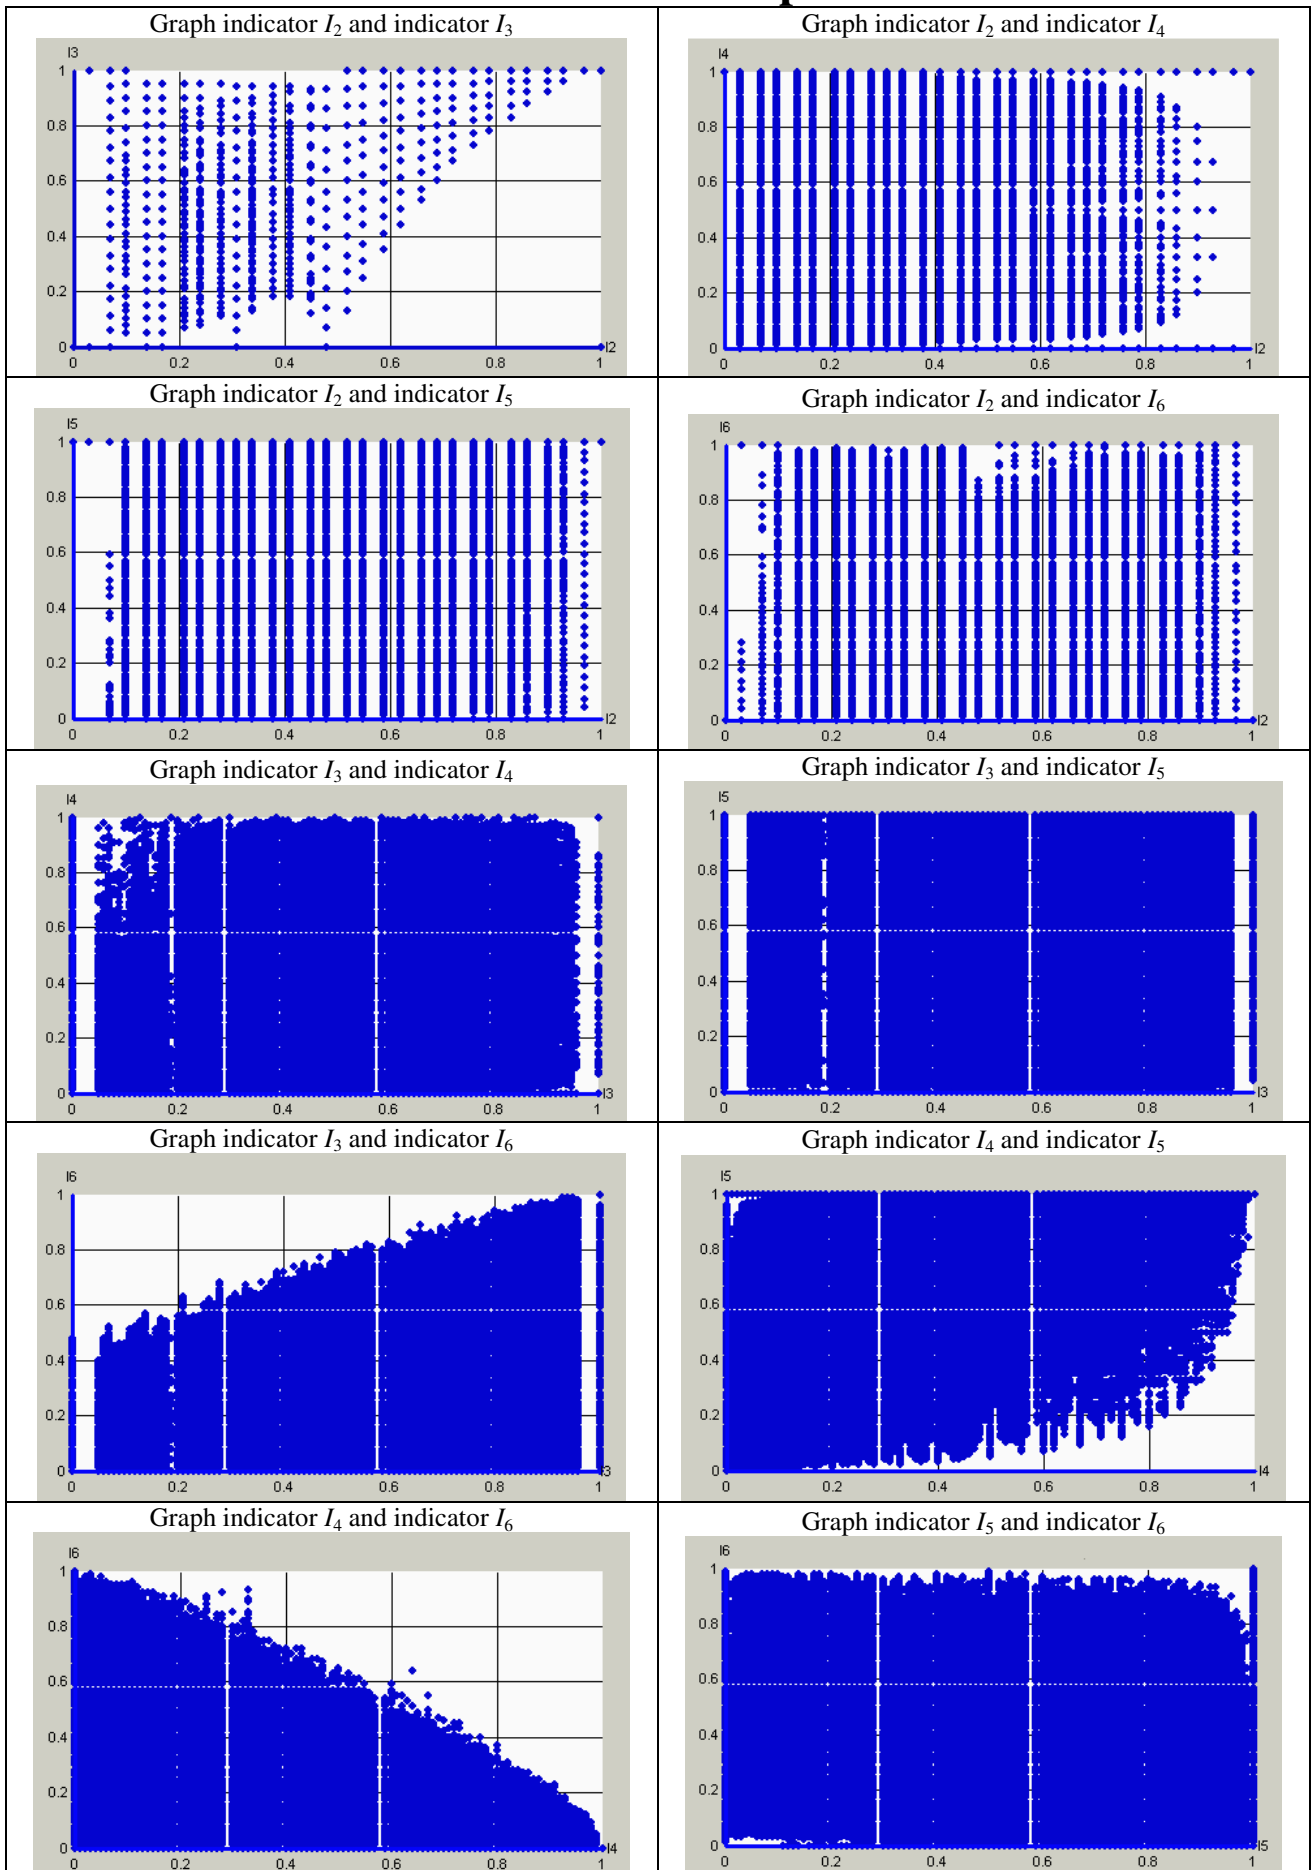

The two-dimensional scatterplots for RiskNet

The two-dimensional scatterplots for RanGen2

The two-dimensional scatterplots for RanGen1

The two-dimensional scatterplots for ProGen

The two-dimensional scatterplots for the PSPLIB instances